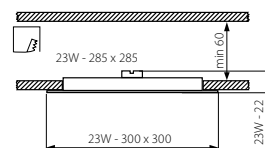

# KATRO LED/EM/9

Vestavné svítidlo LED  
Vstavané svietidlo LED  
LED lámpatest

KATRO LED...SR

KATRO LED...W

220-240V ~  
50/60Hz

110 [°]

2 x 1 [mm]

IP  
44/20