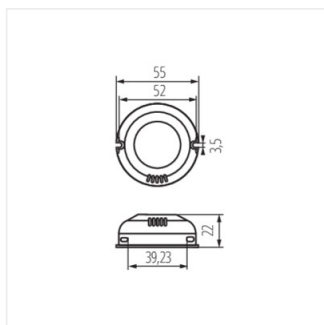

STEL

Napaječ CC

STEL LED